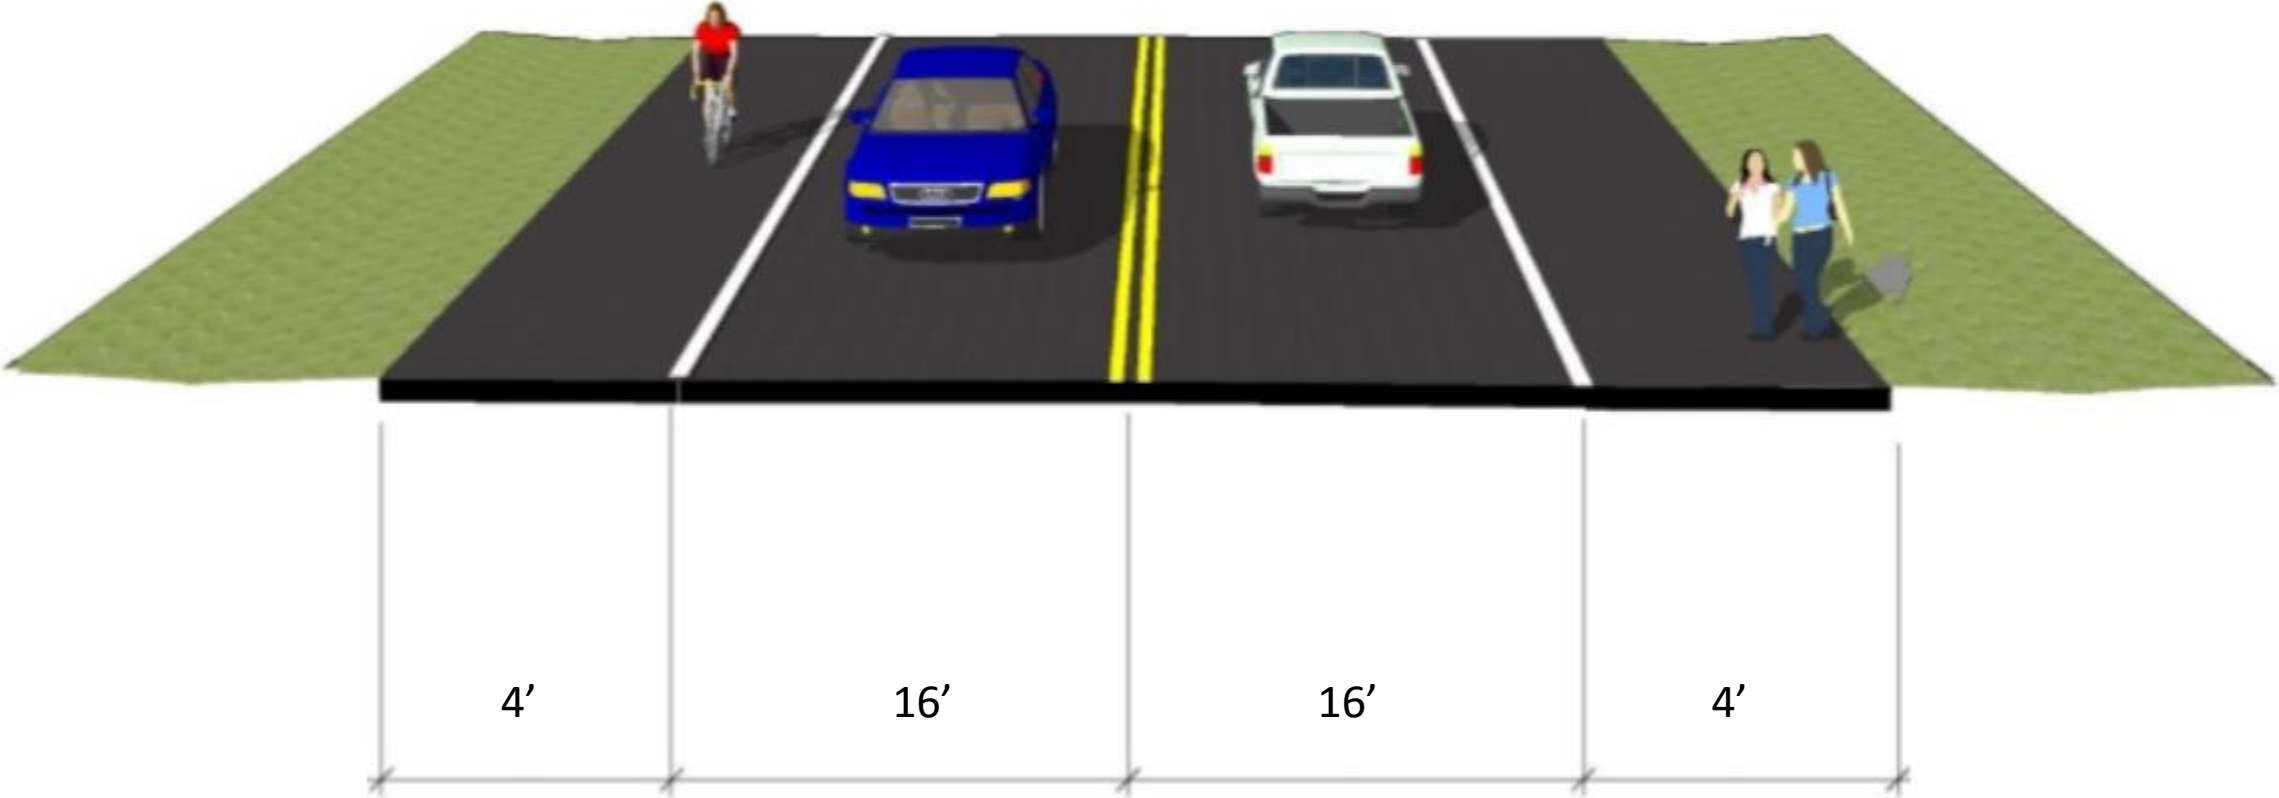

<<Proposed>>  
Ranchview Rd. Pedestrian/Bike Lane  
Summary

- This Pedestrian/Bike Lane would provide access and a safety corridor between the newly installed Hulen Street sidewalk and the Overton Park Trail system.
- Since the completion of the Chisholm Trail toll road, Ranchview Road has become a major "cut-through" between Hulen/Bellaire/Overton Park West.
- These New Pedestrian/Bike Lanes provide needed separation of the growing automobile traffic from the growing Pedestrian access, as residents utilize the City's growing infrastructure.