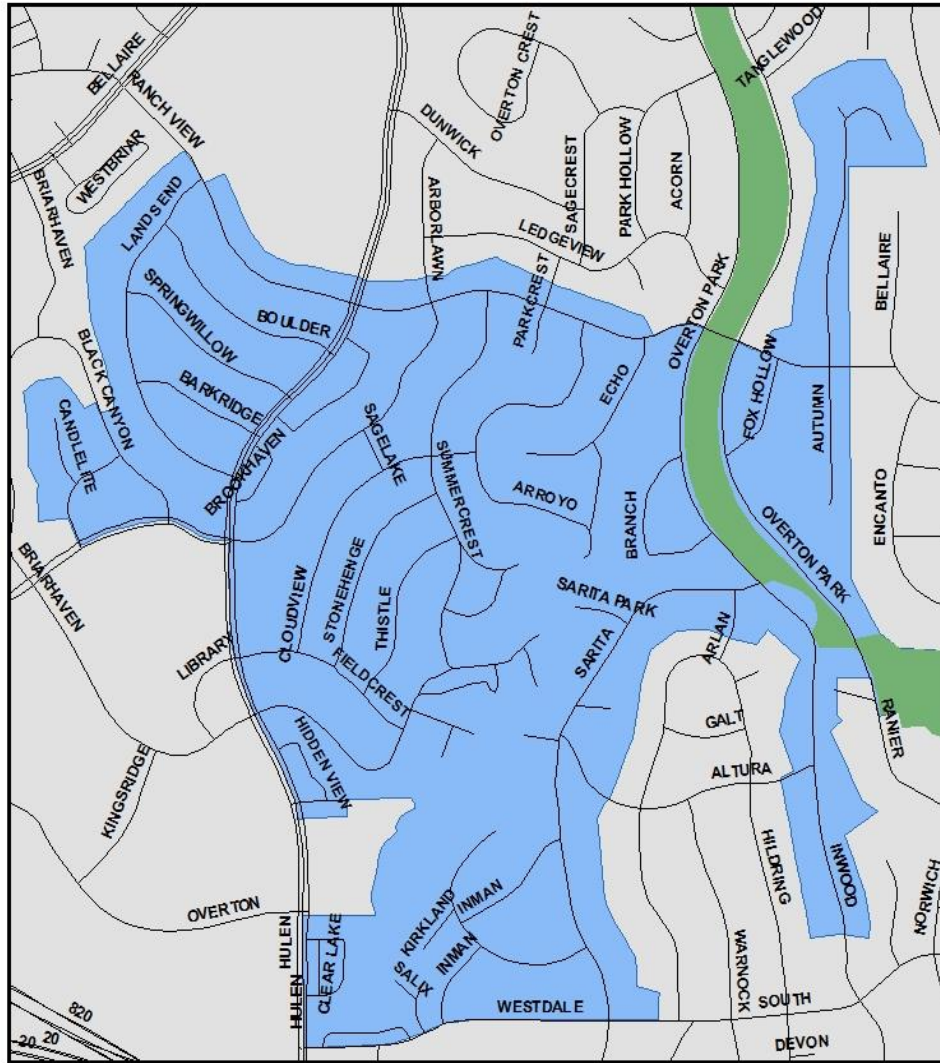

Overton Park NA

Ranchview Rd

Pedestrian/Bike Lanes

(--Draft Proposal--)

4/2/2016 Rev -

## Overton Park NA

October 2014/City of Fort Worth Neighborhood Office/ALockett

Ranchview Rd. Pedestrian/Bike Lanes

[www.overtonpark-na.org](http://www.overtonpark-na.org)

- The Overton Park Neighborhood Association (OPNA) is located in 76109. TCU, Overton Park and the Trinity Trail System are main anchors.
- Nearly 1,000 residential homes and the Fort Worth Academy of Fine Arts are within the OPNA's boundaries.
- Hulen Street, Bellaire Drive and the Chisholm Trail Parkway & I-20 are major arterial that run through the OPNA & surrounding neighborhoods like Tanglewood, Foster Park and Overton Woods.

Hulen Sidewalk

<<Proposed>>  
Pedestrian/Bike Lanes  
Ranchview Rd

Overton Park Trail  
(Trinity System)

Ranchview Rd. Pedestrian/Bike Lanes

[www.overtonparke-na.org](http://www.overtonparke-na.org)

<<Proposed>>  
Ranchview Rd. Pedestrian/Bike Lanes

<<Proposed>>  
Ranchview Rd. Pedestrian/Bike Lane  
Summary

- This Pedestrian/Bike Lane would provide access and a safety corridor between the newly installed Hulen Street sidewalk and the Overton Park Trail system.
- Since the completion of the Chisholm Trail toll road, Ranchview Road has become a major "cut-through" between Hulen/Bellaire/Overton Park West.
- These New Pedestrian/Bike Lanes provide needed separation of the growing automobile traffic from the growing Pedestrian access, as residents utilize the City's growing infrastructure.