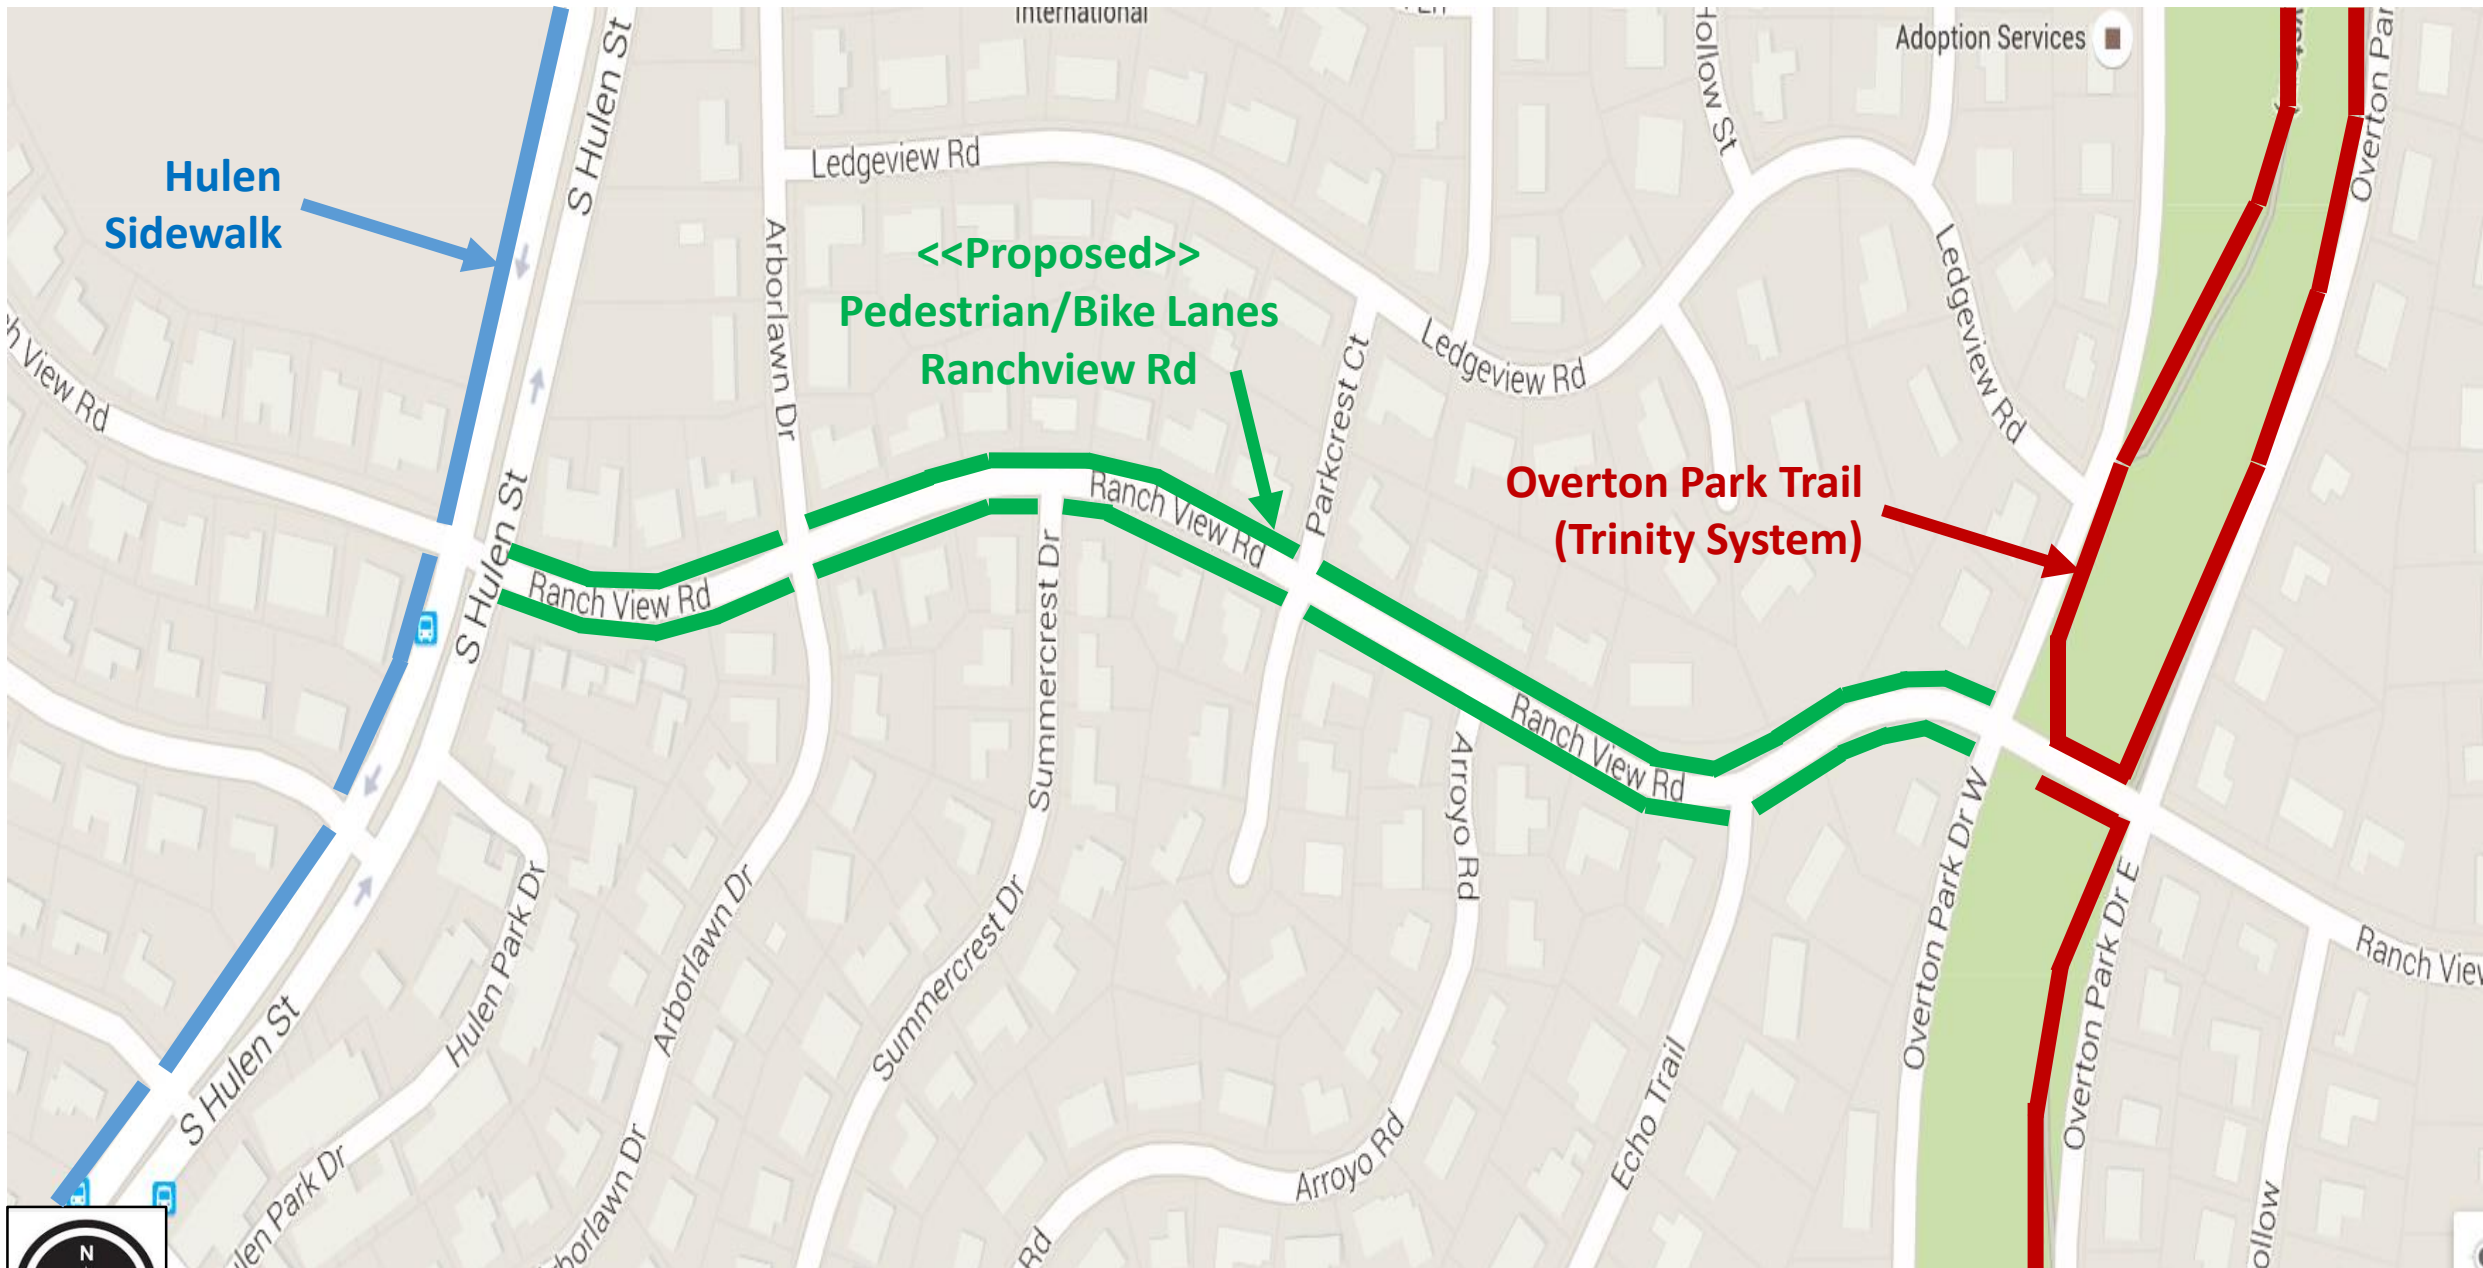

## Overton Park NA

October 2014/City of Fort Worth Neighborhood Office/ALockett

Ranchview Rd. Pedestrian/Bike Lanes

[www.overtonpark-na.org](http://www.overtonpark-na.org)

- The Overton Park Neighborhood Association (OPNA) is located in 76109. TCU, Overton Park and the Trinity Trail System are main anchors.
- Nearly 1,000 residential homes and the Fort Worth Academy of Fine Arts are within the OPNA's boundaries.
- Hulen Street, Bellaire Drive and the Chisholm Trail Parkway & I-20 are major arterial that run through the OPNA & surrounding neighborhoods like Tanglewood, Foster Park and Overton Woods.

Hulen Sidewalk

<<Proposed>>  
Pedestrian/Bike Lanes  
Ranchview Rd

Overton Park Trail  
(Trinity System)

Ranchview Rd. Pedestrian/Bike Lanes

[www.overtonparke-na.org](http://www.overtonparke-na.org)

<<Proposed>>  
Ranchview Rd. Pedestrian/Bike Lanes

<<Proposed>>  
Ranchview Rd. Pedestrian/Bike Lane  
Summary

- This Pedestrian/Bike Lane would provide access and a safety corridor between the newly installed Hulen Street sidewalk and the Overton Park Trail system.
- Since the completion of the Chisholm Trail toll road, Ranchview Road has become a major "cut-through" between Hulen/Bellaire/Overton Park West.
- These New Pedestrian/Bike Lanes provide needed separation of the growing automobile traffic from the growing Pedestrian access, as residents utilize the City's growing infrastructure.